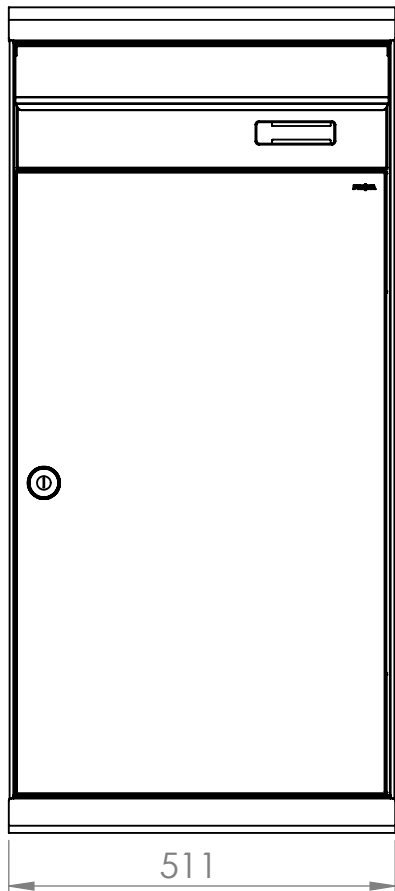

Model: MEFA CEDAR -
Color: FRONT RETRIEVAL

PROPRIETARY AND CONFIDENTIAL
THE INFORMATION CONTAINED IN THIS DRAWING IS THE SOLE PROPERTY OF ME|FA A/S. ANY REPRODUCTION IN PART OR AS A WHOLE WITHOUT THE WRITTEN PERMISSION OF ME|FA A/S IS PROHIBITED.

APP./DATE

	NAME	DATE
DRAWN	dw	21 maja 2013 15:38:20
CHECKED	dw	21 maja 2013 15:38:20
FINISH	--	
Filename		
DO NOT SCALE DRAWING		

ME|FA

DWG. NO. REV.
--

SCALE: 1:15 SHEET 1 OF 2

Model: MEFA CEDAR-
Color: REAR RETRIEVAL

APP./DATE

	NAME	DATE
MATERIAL	DRAWN dw	21 maja 2013 15:38:20
	CHECKED dw	21 maja 2013 15:38:20
FINISH --	Filename	
DO NOT SCALE DRAWING		

ME|FA

DWG. NO. REV. --

SCALE: 1:15 SHEET 2 OF 2