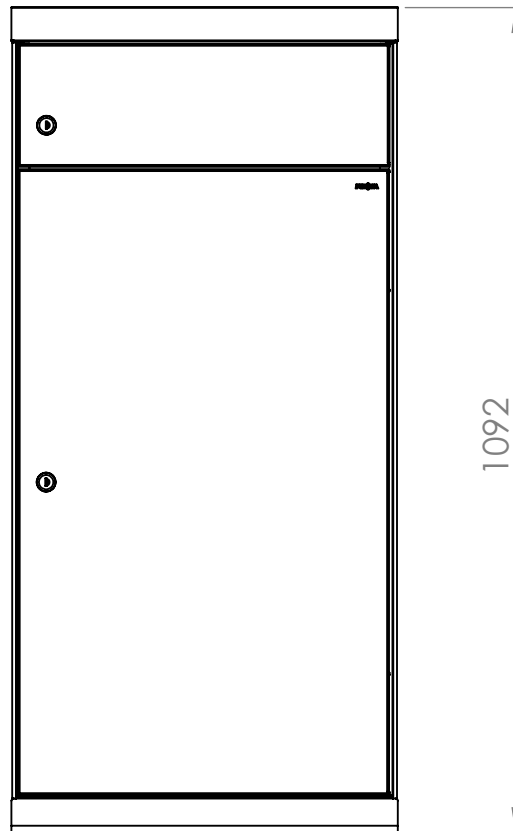

Model: MEFA CEDAR -
Color: FRONT RETRIEVAL

PROPRIETARY AND CONFIDENTIAL
THE INFORMATION CONTAINED IN THIS DRAWING IS THE SOLE PROPERTY OF ME|FA A/S. ANY REPRODUCTION IN PART OR AS A WHOLE WITHOUT THE WRITTEN PERMISSION OF ME|FA A/S IS PROHIBITED.

APP./DATE

	NAME	DATE
DRAWN	dw	21 maja 2013 15:38:20
CHECKED	dw	21 maja 2013 15:38:20
FINISH	--	
Filename		
DO NOT SCALE DRAWING		

ME|FA

DWG. NO. REV.
--

SCALE: 1:15 SHEET 1 OF 2

Model: MEFA CEDAR-
Color: REAR RETRIEVAL