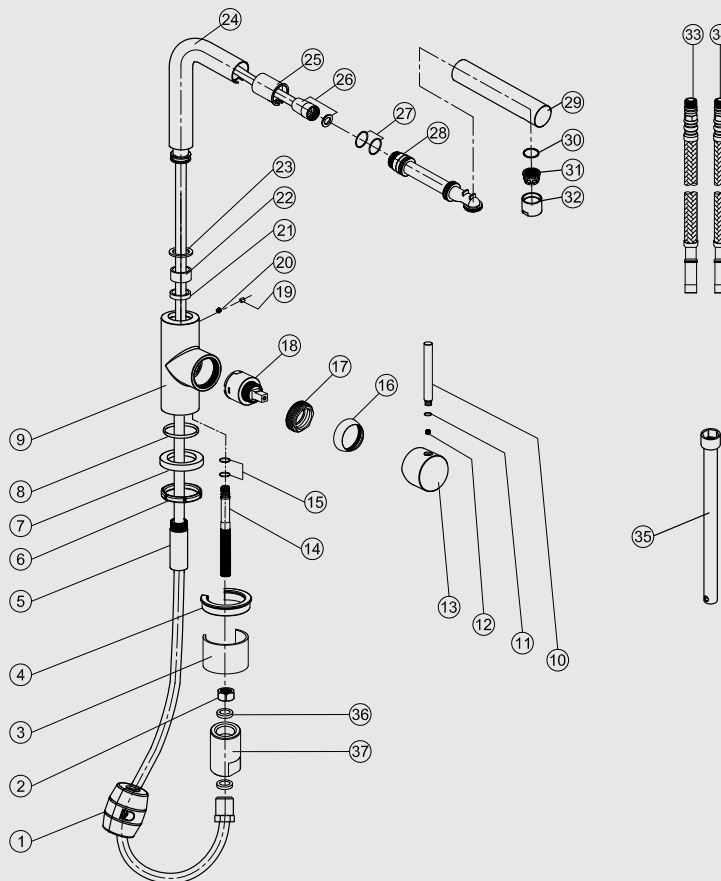

Edition: 2020-04-01

1. 1 Weight
2. 2 S17 Nut
3. 3 Fixing sheet
4. 4 Rubber
5. 5 Cover
6. 6 Base
7. 7 Base Rubber
8. 8 O ring
9. 9 Body
10. 10 Handle bar
11. 11 O ring
12. 12 Inner hex screw
13. 13 Handle cover
14. 14 Spout connector
15. 15 O ring
16. 16 Decoration cover
17. 17 Screw nut
18. 18 Cartridge
19. 19 Decoration rubber
20. 20 Inner hex screw
21. 21 O ring
22. 22 C ring
23. 23 C ring
24. 24 Bottom spout
25. 25 Bushing
26. 26 Hose
27. 27 O ring
28. 28 Plastic head
29. 29 Spout head
30. 30 O ring
31. 31 Aerator
32. 32 Aerator cover
33. 33 Flexible hose
34. 34 Flexible hose
35. 35 Tools
36. 36 Plane ring-sealing
37. 37 Connector