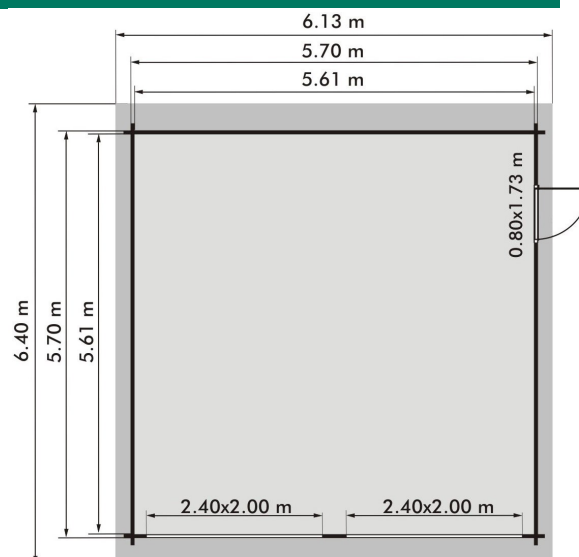

Shingles included

Key lock not included for the sectional door

2 type of realisations possible

Garage KOSKI 2 44 mm

Garage KOSKI 2 44 mm
Spruce origin Finland
Logs to interlock 44 mm
Delivered floorless

Dimensions

- Internal floor area ca. 31.47 m²
- External floor area ca. 32.49 m²
- Overall area (with overshoot of roof) ca. 39.23 m²
- Ridge ca. 3.21 m
- Lateral wall height (exterior) ca. 2.30 m

Roof

- Roof boarding 16 mm
- Shingles included
- The slope of the roof ca. 18°
- Roof surface ca. 41.00 m²

Packaging 1/2

- Length ca. 6.65 m
- Width ca. 1.15 m
- Height ca. 0.56 m
- Weight ca. 2030 kg

Packaging 2/2

- Length ca. 2.48 m
- Width ca. 1.22 m
- Height ca. 0.80 m
- Weight ca. 300 kg

Openings

- Two sectional garage doors, ca. 240 cm x 200 cm (key lock not included it is an option)
- One single door ca. 80 cm x 173 cm, with window and removable wooden bars, with a handle and a cylinder key lock