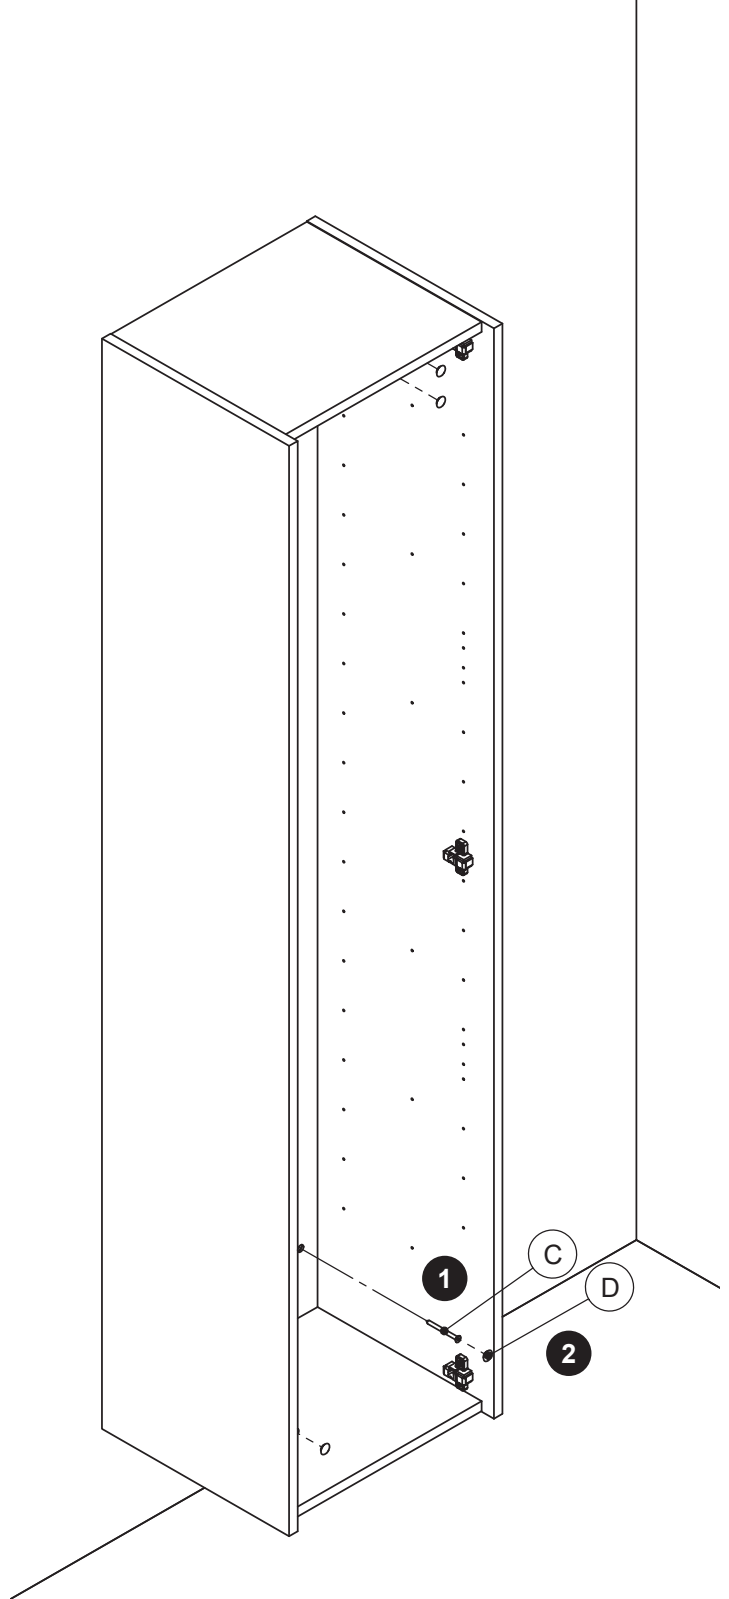

9

2x 5,0-60SU	6x 3900100xx